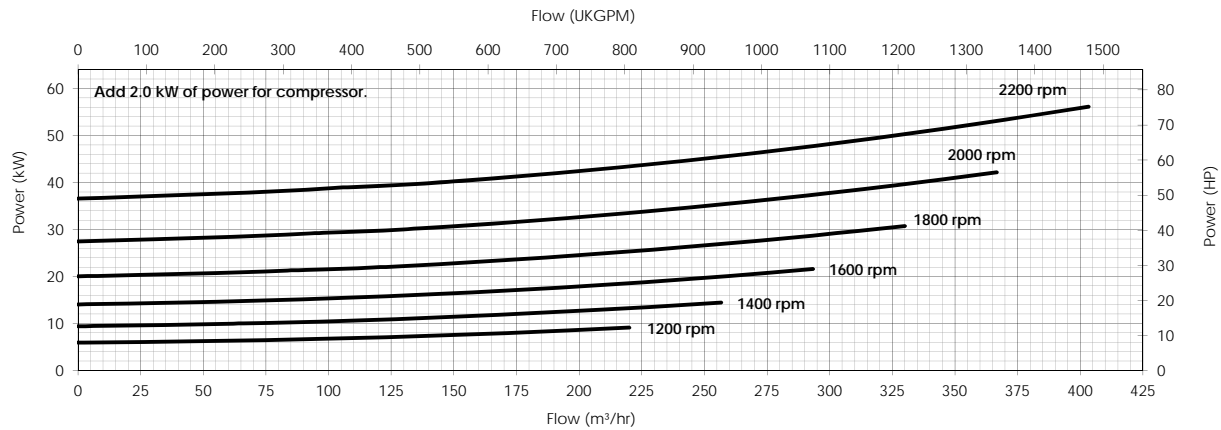

NC150 Dri-Prime® Pump

Pump Type	NC150	Branch Sizes	150 x 150 mm
Curve No	95-1805-1098	Speed	Variable
Revision	6	Max Impeller Diameter	286 mm
Date	18 July 2012	Min Impeller Diameter	241 mm

NC150

Performance

Power

NPSH