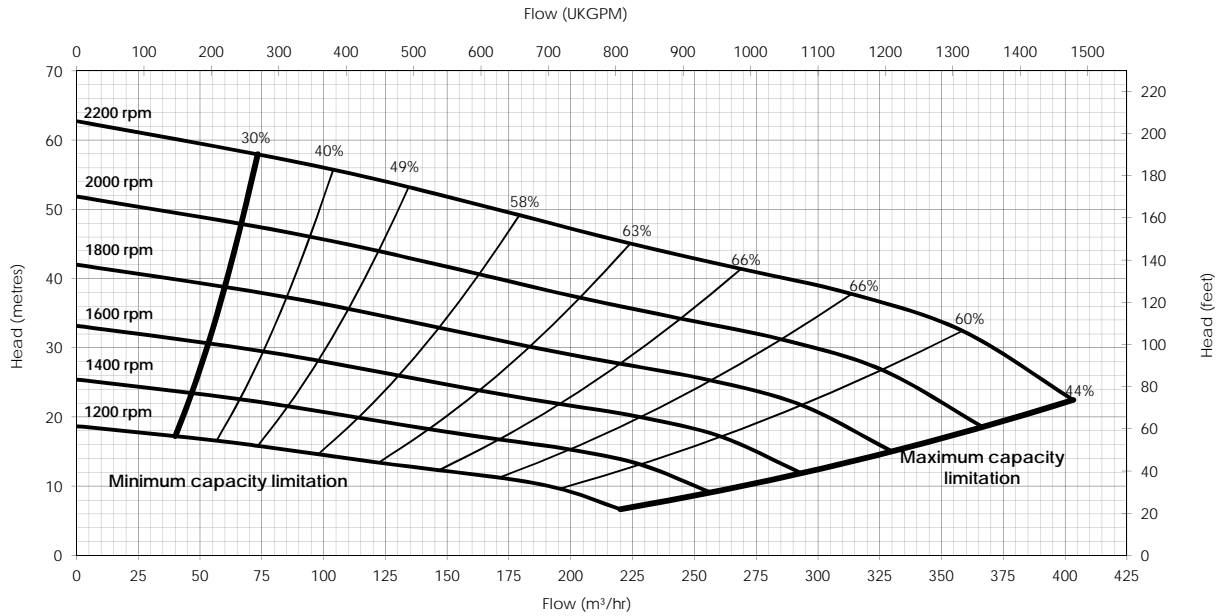

NC150 Dri-Prime® Pump

Pump Type	NC150	Branch Sizes	150 x 150 mm
Curve No	95-1805-1098	Speed	Variable
Revision	6	Max Impeller Diameter	286 mm
Date	18 July 2012	Min Impeller Diameter	241 mm

NC150

Performance